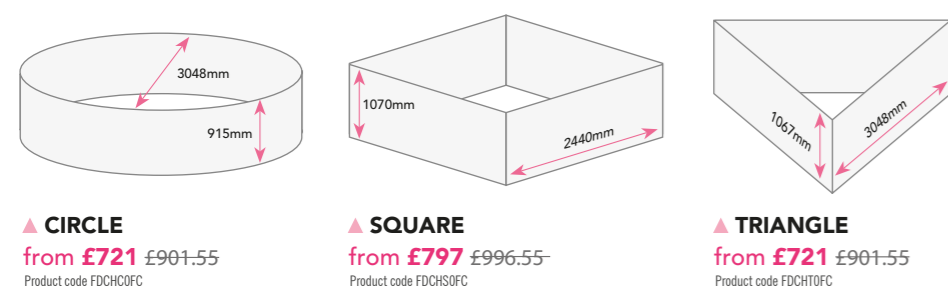

HANGERS

You've probably spotted these at exhibitions and wondered how they got up there. Give your stand huge presence by suspending a massive circle, square or triangle Hanger. The expo organisers take care of the erection for you – just ask them for a quote.

▲ **CIRCLE**
from **£721** £901.55
Product code FDC039C

▲ **SQUARE**
from **£797** £996.55
Product code FDC039C

▲ **TRIANGLE**
from **£721** £901.55
Product code FDC109C

POP OUT BANNERS

Simple to put up with their 'pop out' construction method. Just release it from the carry bag and watch as it assembles itself in an instant. Great for outdoor or indoor events.