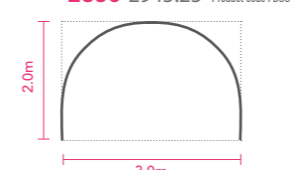

▲ **LIGHT & CLAMP**
For backdrops and booths
from **£75** £79.80 Product code FDS081FC

BOOTHS

▲ **HARBOUR**
Extra wide with curve
£1021 £1135.25 Product code FDS090FC

▲ **EMBRACE U**
U-shaped meeting booth
£850 £945.25 Product code FDS084FC

▲ **HUDDLE**
Sloped meeting booth
£850 £945.25 Product code FDS084FC

▲ **EMBRACE C**
C-shaped meeting booth
£850 £945.25 Product code FDS084FC

▲ **SNUGGLE**
C-shaped meeting booth
from **£679** £755.25 Product code FDS084FC