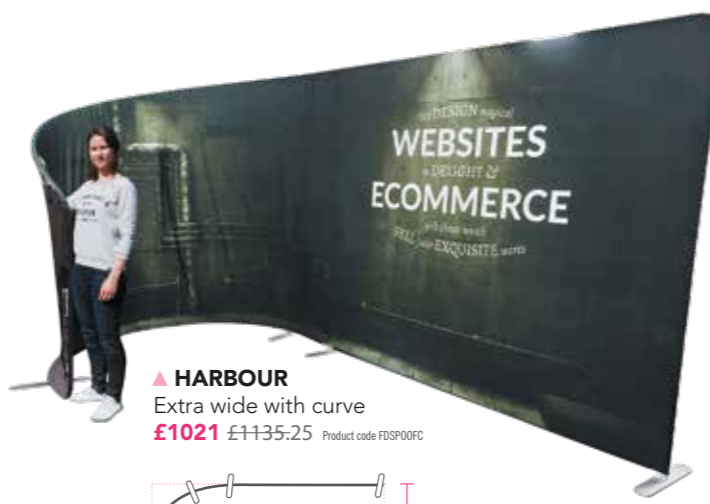

▲ **LIGHT & CLAMP**
For backdrops and booths
from **£75** £79.80 Product code FDS081FC

BOOTHS

▲ **HARBOUR**
Extra wide with curve
£1021 £1135.25 Product code FDS090FC

▲ **EMBRACE U**
U-shaped meeting booth
£850 £945.25 Product code FDS084FC