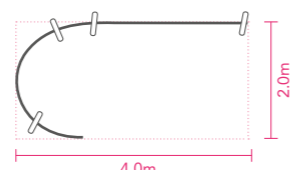

▲ **LIGHT & CLAMP**
For backdrops and booths
from **£75** £79.80 Product code FDS081FC

BOOTHS

▲ **HARBOUR**
Extra wide with curve
£1021 £1135.25 Product code FDS090FC

▲ **EMBRACE U**
U-shaped meeting booth
£850 £945.25 Product code FDS084FC